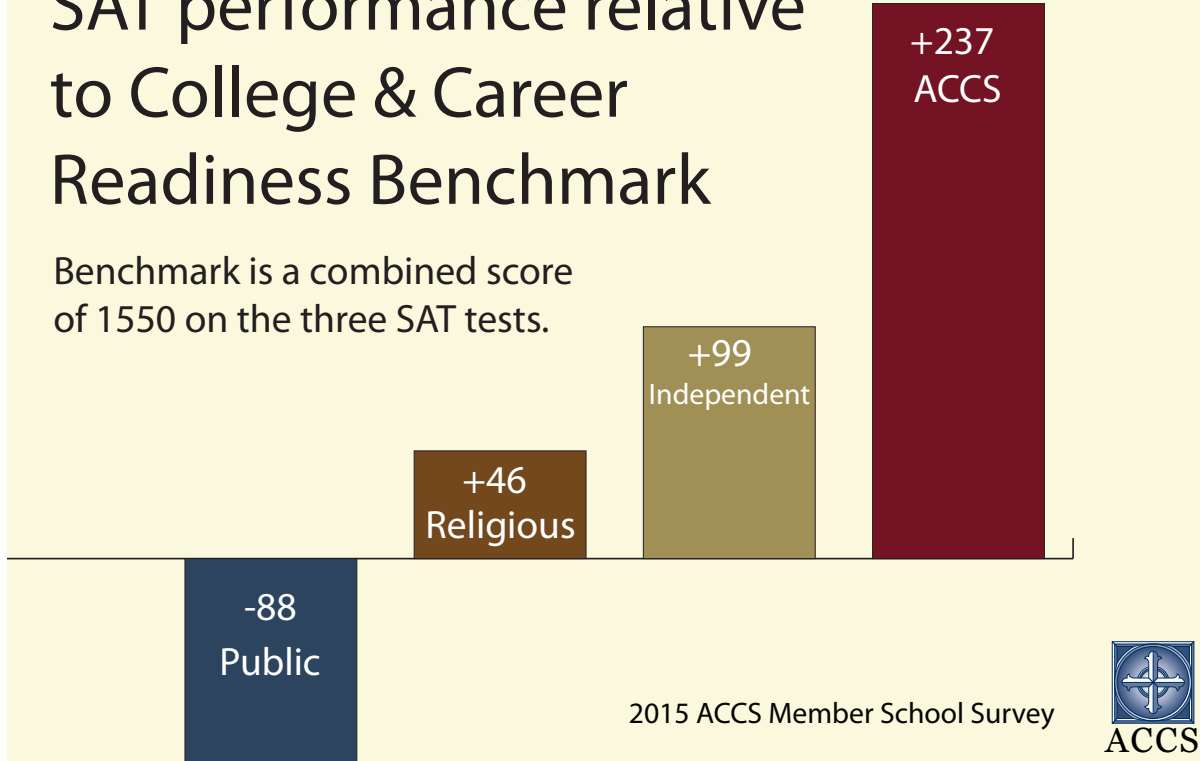

SAT performance relative to College & Career Readiness Benchmark

Benchmark is a combined score of 1550 on the three SAT tests.