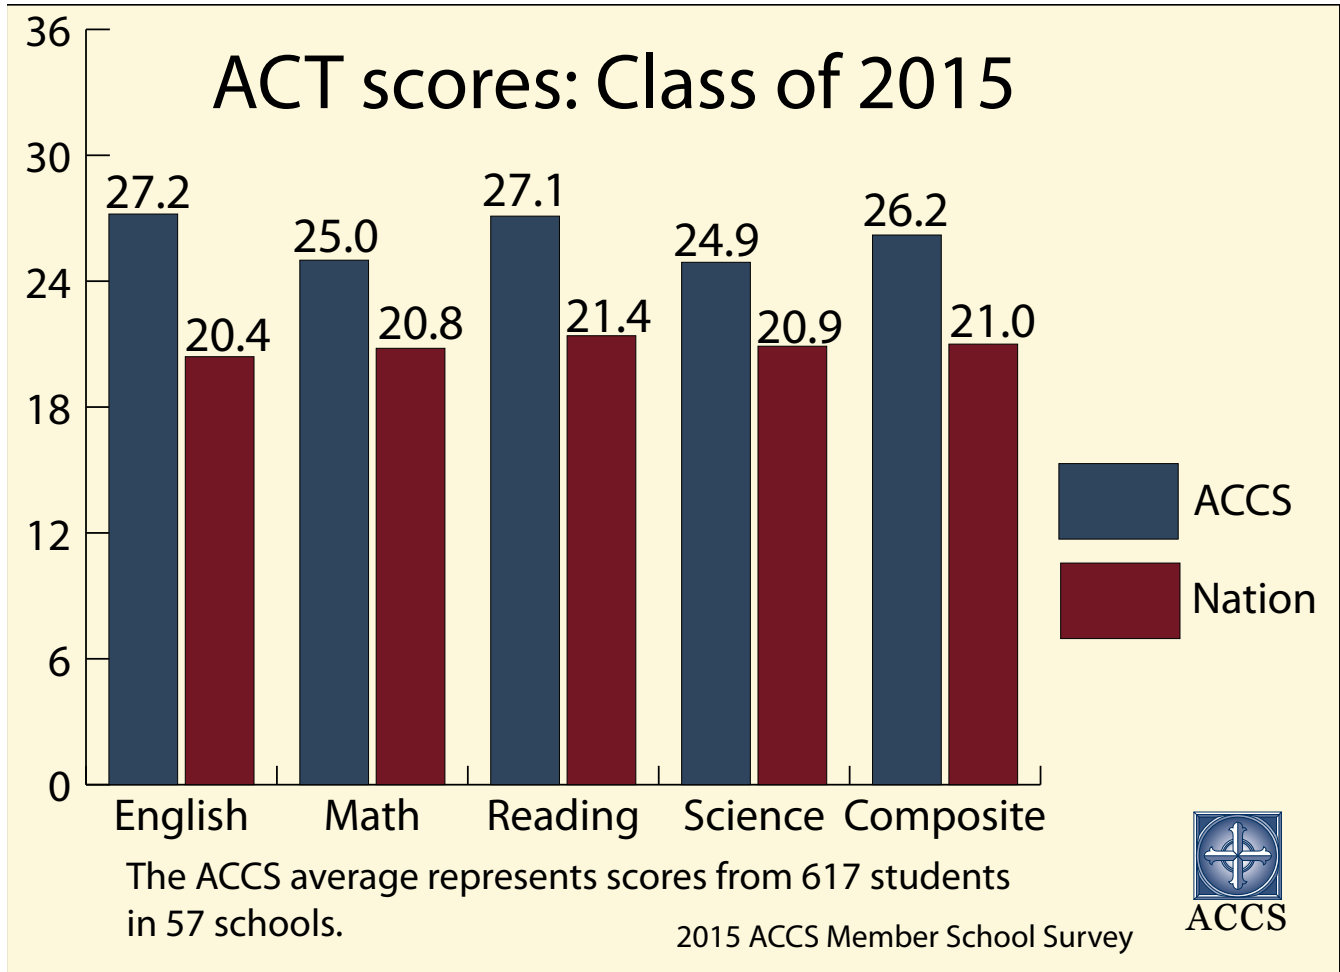

Comments on the CTP-4 Test

- This was our first year with CTP-4. We were pleased with the training we received from our local representative.
- Given to 4th grade and 7th grade
- We sometimes find that the test is not an accurate account of the student's actual performance in the classroom giving the parents the idea that there are inconsistencies in reporting achievement. In addition, we are not finding the test matches our curriculum as nicely as we would like.
- We don't test until 6th grade because it seems to test logic skills that we do not teach in the grammar grades. It can also be difficult for our students who come to us at the end of the grammar stage from public schools and whose individual needs have not been addressed by those schools.
- We are taking the test results to evaluate our students' achievements and abilities. CTP-4 test allows us to compare our school with other schools in the U.S.

Section II: College tests

SAT performance relative to College & Career Readiness Benchmark

Benchmark is a combined score of 1550 on the three SAT tests.

**ACT Test Scores: Class of 2015**

Number of schools:	57	(21 of 33 ACCS-accredited schools)
Number of students tested:	617	(223 from ACCS-accredited schools)
Number of graduating seniors:	825	(356 from ACCS-accredited schools)