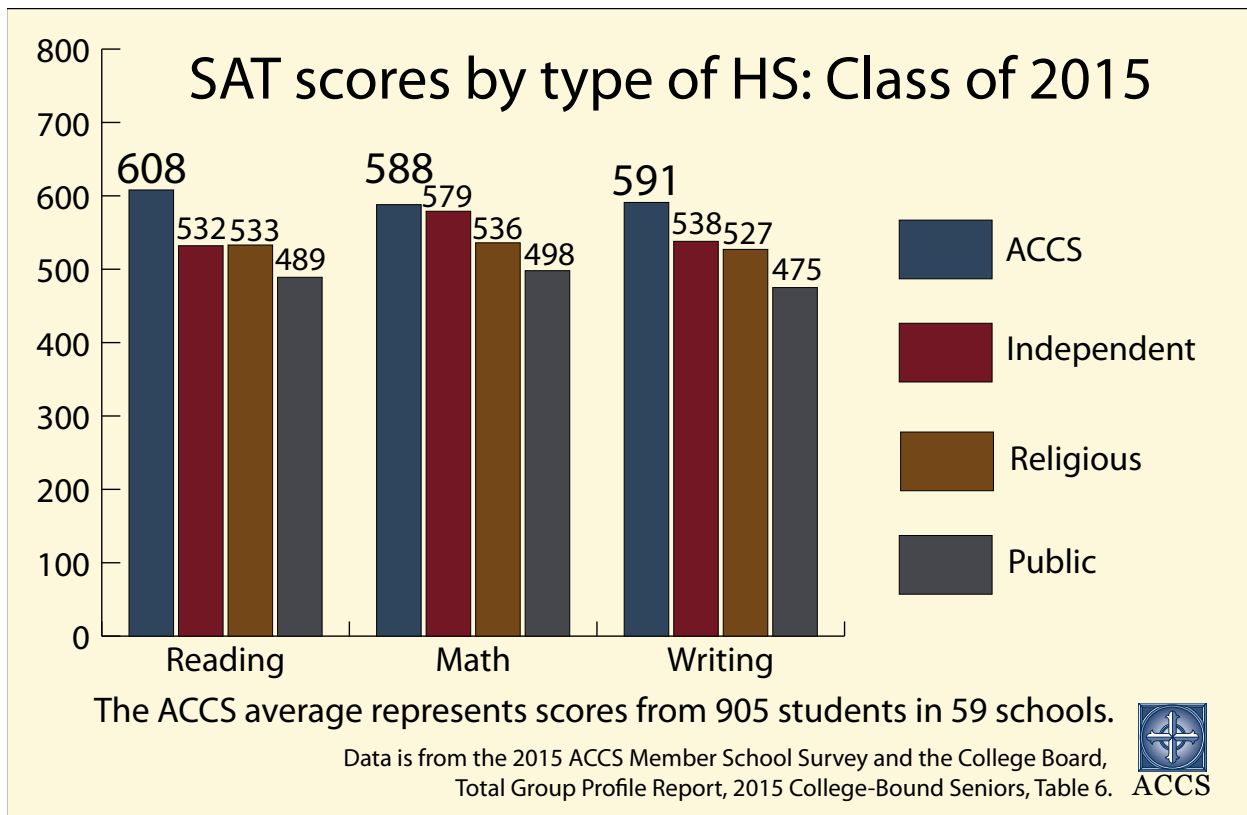

Section II: College tests