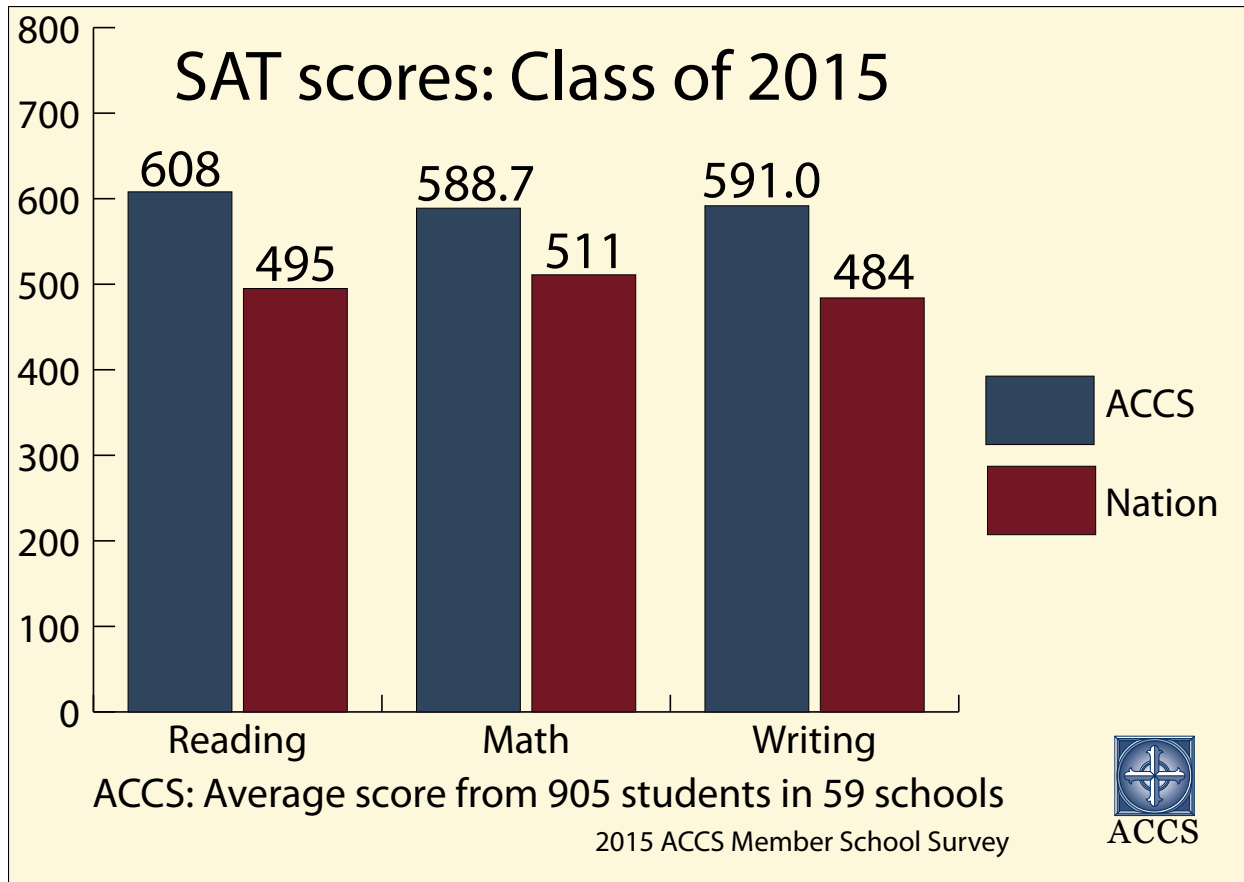

Section II: College tests