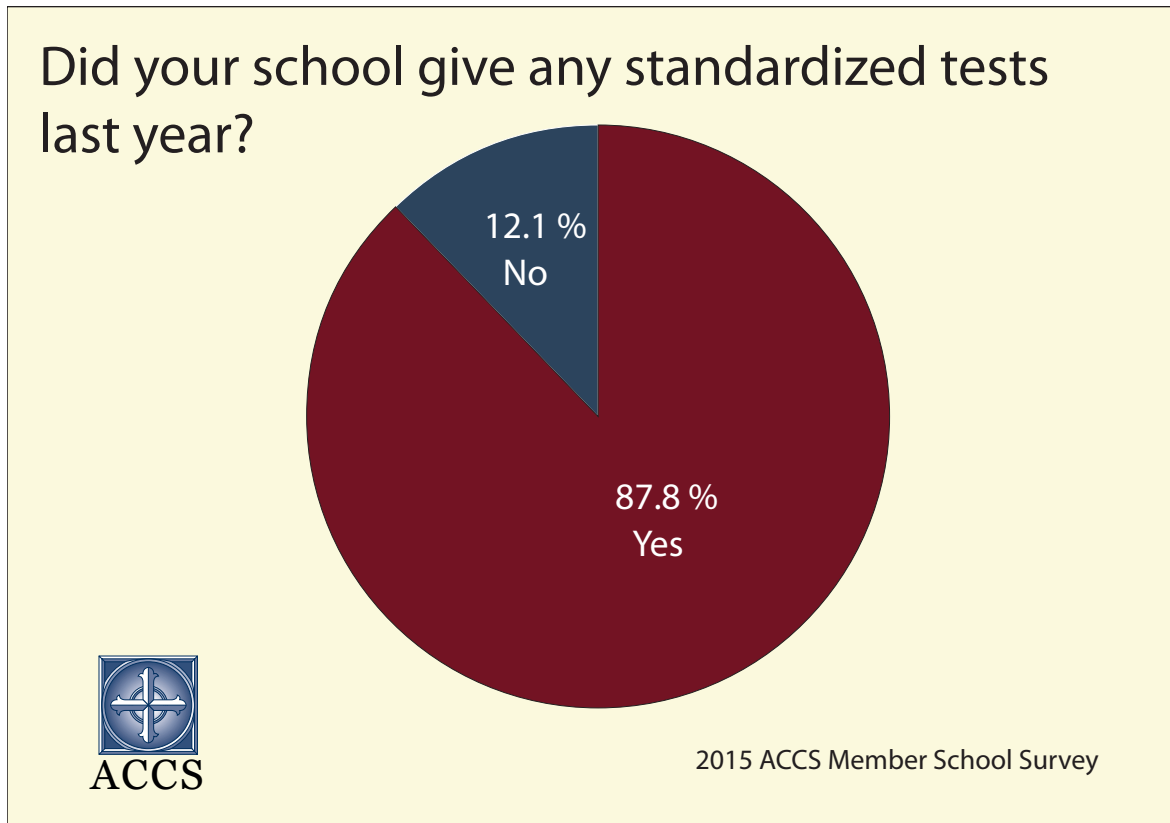

Did your school give any standardized tests last year? (Yes: 94, No: 13)