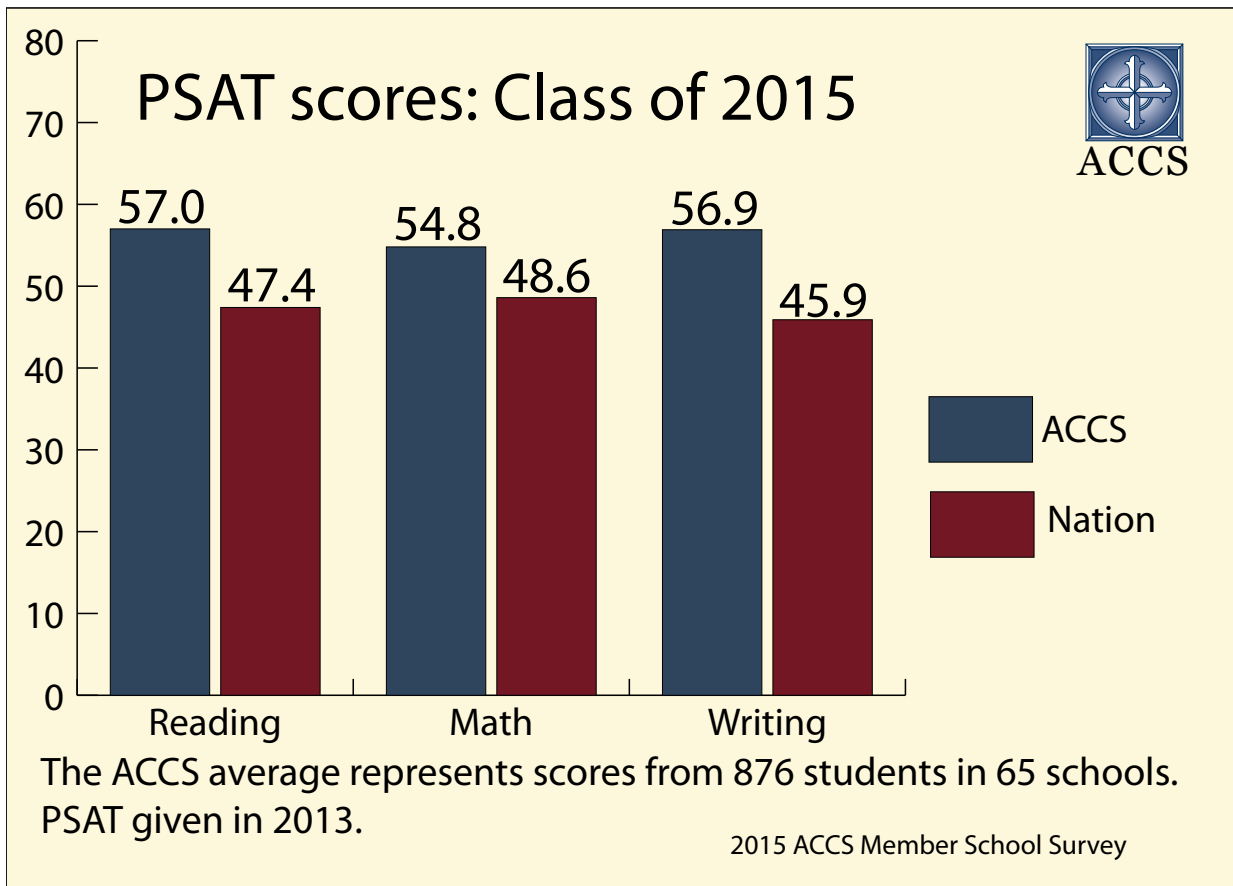

SAT performance relative to College & Career Readiness Benchmark

Benchmark is a combined score of 1550 on the three SAT tests.